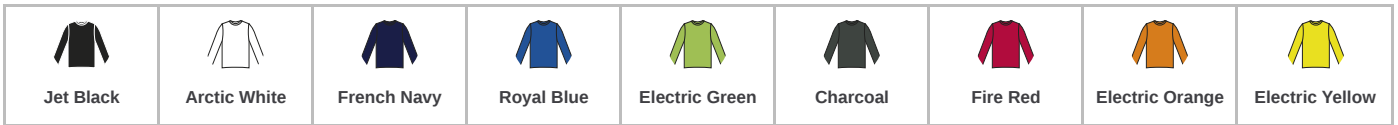

JustCool
AWDis

JC002 Just Cool

AWDis Cool Long Sleeve Wicking T-Shirt

Sizes: **S - XXL**
 Material: **100% polyester.**
 Weight: **140 gsm**

Features

- Neoteric™ textured fabric with inherent wickability.
- UPF 40+ UV protection.
- Self fabric collar.
- Taped neck.
- Twin needle stitching.
- Tear out label.

Size conversions

	S	M	L	XL	XXL
Size:	S	M	L	XL	XXL
Chest (to fit):	37/39	39/41	41/43	43/45	45/48

Product notices

Manufacturer code: **JC002**

Colour representation is only as accurate as the web design process allows.