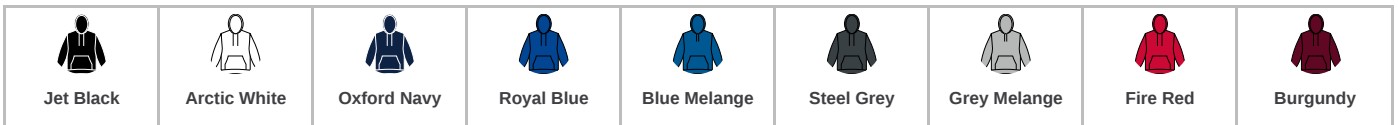

Just Hoods
AWDis

JH006 Just Hoods

AWDis Sports Polyester Hoodie

Sizes: **S - 3XL**
 Material: **100% polyester.**
 Weight: **200 gsm**

Features

- Brushed back fleece.
- Drop shoulder style.
- Three panel double fabric hood.
- Self colour round drawcord with metal tips.
- Front pouch pocket.
- Self fabric cuffs and hem.
- Twin needle stitching.
- Tear out label.