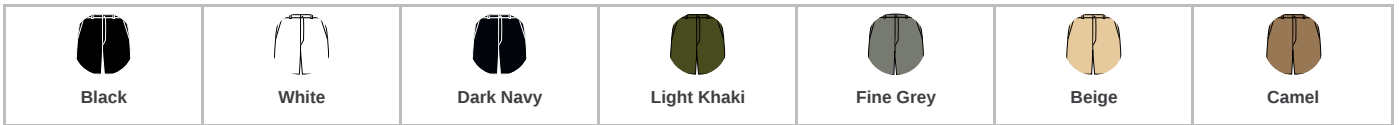

KARIBAN

KB751 Kariban

Kariban Ladies Chino Bermuda Shorts

Sizes: **8=34 - 20=46**

Material: **98% cotton twill/2% elastane.**

Weight: **245 gsm**

Features

- Enzyme washed.
- Modern style.
- Flat front.
- Belt loops.
- Zip fly with button over.
- Two side pockets.
- Ticket and coin pocket.
- Rear piped pockets.