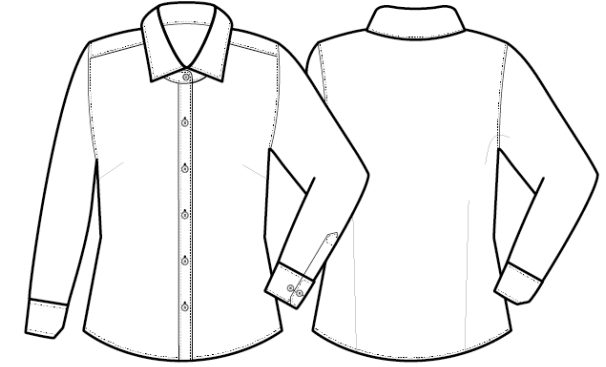

PR300 Women's Long Sleeve Poplin Blouse

Description

A stylish long sleeve ladies blouse that comes in 27 colours. This blouse offers the wearer a semi-fitted feminine styling with a soft collar, bust, back darts and a rounded bottom hem.

Product Features:

- Soft collar styling
- Rounded bottom hem
- Feminine fit style with bust and back darts.
- Two button adjustable cuff

Available In:

6, 8, 10, 12, 14, 16, 18, 20, 22, 24, 26, 28*, 30*

Certifications:

Colours:

Colour	Pantone	C	M	Y	K	Colour	Pantone	C	M	Y	K
Aqua	344c	32	0	30	0	Navy	533c	95	72	15	67
Aubergine	7449c	65	98	21	83	Orange	172c	0	73	87	0
Black	Black c	0	0	0	100	Pink	670c	1	17	0	0
Bottle	7736c	56	0	58	78	Purple	7447c	77	85	6	18
Brown	4975c	36	84	59	85	Red	201c	7	100	68	32
Burgundy	209c	20	97	40	58	Rich Violet	7677c	68	78	0	0
Dark Grey	425c	52	29	30	78	Royal	7686c	100	73	0	0
Emerald	7728c	93	0	75	55	Sapphire	2144c	95	53	0	0
Hot Pink	215c	66	100	26	24	Silver	429c	21	11	9	23
Khaki	7536c	11	13	30	32	Steel	Cool grey 11c	44	34	22	77
Light Blue	2707c	20	6	0	0	Turquoise	7703c	79	2	10	11
Lilac	2085c	9	16	0	0	White	White	0	0	0	0
Lime	2302c	33	7	74	5						
Mid Blue	2135c	62	39	0	0						
Natural	4755c	3	16	20	9						

Fabric:

65% Polyester, 35% Cotton Poplin, 105gsm.
White: 115gsm.

Suggested Decoration:

Screen Print, Transfer Print, Embroidery

Country of Origin:

Bangladesh

Commodity Code:

6206400000

Features:

Wash Care:

Carton Information:

Sizes	Carton	Pack	SKU's	Carton Weight	Carton Dimentions
6 - 20	36	6	216	8.3kg	58cmx38cmx19cm
22 - 26	12	3	81	3.7kg	36cmx28cmx15cm
28 - 30	6	2	28	3.7kg	36cmx28cmx15cm

Garment Sizes:

Size	6	8	10	12	14	16	18	20	22	24	26	28	30
Bust to fit"	31	33	35	37	39	41	43	45	47	49	51	53	55
Bust to fit cm	79	84	89	94	99	104	109	114	119	124	129	134	139
Bust actual cm	89	94	99	104	109	115	119	124	129	134	139	144	149
Call size	2XS	XS	S	M	L	XL	2XL	3XL	4XL	5XL	6XL	7XL	8XL
Back length cm	62	63	64	65	66	67	68	69	71	73	75	75	75