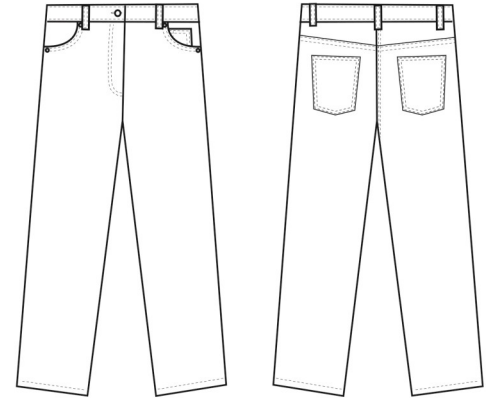

Product Features:

- Front and back pockets
- Rivet detail
- Covered YKK zip fly with single metal button fastening on the waistband
- Stretch fabric

Available In:

XS/8, S/10, M/12, L/14, XL/16, 2XL/18, 3XL/20, 4XL/22, 5XL/24
Regular 31" (79cm) Long 34" (86cm)

Screen Print, Transfer Print, Embroidery

Country of Origin:

Bangladesh

Commodity Code:

6204631100

Features:

Wash Care:

Carton Information:

Sizes	Carton	Pack	SKU's	Carton Weight	Carton Dimensions
XS-3XL	24	6	56	15kg approx.	60cmx40cmx20cm
4XL-5XL	12	3	16	15kg approx.	60cmx40cmx20cm

Garment Sizes:

Size	XS	S	M	L	XL	2XL	3XL	4XL	5XL
Waist to fit"	24	26	28	30	32	34	36	38	40
Waist to fit cm	59	64	69	74	79	84	89	94	99
Waist actual cm	74	79	84	89	94	99	104	109	114
DE,NL	36	38	40	42	44	46	48	50	52
FR,ES,PT	36	38	40	42	44	46	48	50	52
IT	40	42	44	46	48	50	52	54	56