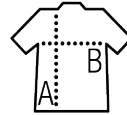

SOL'S BARRY WOMEN

Quality

DENIM - 5 oz
100% cotton

Style

Straight cut
Long sleeves
Classic collar
1-button round cuffs
7-button placket
Buttoned bound slits
Chest and back darts
Raw denim
1 chest pocket

Sizes	XS	S	M	L	XL	XXL
A/B	67/44	68/46	69/48	70/50	71/54	72/58

PACKING

1

20

Carton size
weight :

55 x 36 x 17 cm
7,1 kg

FEATURES

Denim brut

SOL'S BARRY MEN
02100