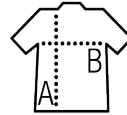

SOL'S BOXY WOMEN

Quality

Jersey 180
100% combed organic cotton - In conversion

Style

Round neck
Neck tape
Cut and sewn
Drop sleeves

Sizes	XS	S	M	L	XL
A/B	59/53	61/56	63/59	65/62	67/65

PACKING

10

50

Carton size
weight :

62 x 34 x 22 cm
10,4 kg

FEATURES

White

Deep black

French navy

Lilak