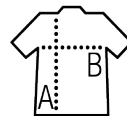

**STOCK
DISPONIBLE
EN OCTOBRE
IN STOCK
IN OCTOBER**

SOL'S CONDOR

Quality

Brushed fleece 280
80% cotton - 20% recycled polyester GRS certified

Style

Set-in sleeves
1x1 ribbed cuffs, collar and hem
Kangaroo pocket
Lined hood with tone-on-tone drawstring and metal eyelets

Sizes	XS	S	M	L	XL	XXL	3XL	4XL*	5XL
A/B	68/46	70/51	71,5/56	73/61	74,5/66	76/71	77,5/76	79/81	80,5/85

PACKING

5

25

Carton size : 58 x 38 x 46 cm
weight : 15 kg

FEATURES

page