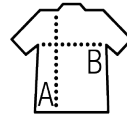

## Style

Round neck  
 Neck tape  
 Fitted cut  
 Tubular

Sizes	XS	S	M	L	XL	XXL	3XL	4XL*
A/B	67,5/45	69,5/48	71,5/51	73,5/54	75,5/57	77,5/60	19,5/63	81,5/6