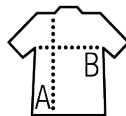

## Quality

POPLIN STRETCH - 97% cotton - 3% elastane  
Weight: 140 gsm

## Style

TRENDY & FEMININE

Close-fitting cut  
3/4 sleeves with slit cuffs  
Single button collar  
7 tone-on-tone button placket  
Front and back darts

Sizes	XS	S	M	L	XL	XXL	3XL*
A/B	62/45	64/48	66/51	68/54	70/57	72/60	73/63