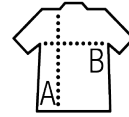

SOL'S EPIC

Quality

JERSEY 140 - UNISEX
100% organically grown cotton
100% cotton ribbed collar

Style

Round neck
Fitted cut
Tubular

Sizes	XS	S	M	L	XL	XXL	3XL	4XL
A/B	67/44	69/47	71/50	73/53	75/56	77/59	79/62	81/65

PACKING

10

100

Carton size
weight :

FEATURES

White

Red

Royal blue