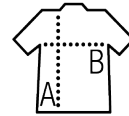

SOL'S FUNKY

Quality

JERSEY 150
100% semi-combed Ringspun cotton
Reinforcing tape on neck
Elastane rib collar

Style

SPORTIVO
Raglan sleeves
Tubular

Sizes	S	M	L	XL	XXL	3XL
A/B	64/47	67/50	70/53	73/56	76/59	79/62

PACKING

10

100

Carton size
weight :

54 x 36 x 32 cm
14,2 kg

FEATURES

White

Grey
melange /
Burgundy