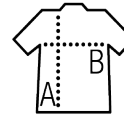

SOL'S GOLDEN WOMEN

Quality

CARDIGAN 300 g/pc
49% cotton, 49% acrylic, 2% polyamide

Style

CLASSIC

Set in sleeves
Elastane rib on hem and cuffs
Tone on tone knitted placket with buttons
Fully fashioned armholes
Spare button on the inside seam
Fitted cut

Sizes	S	M	L	XL	XXL
A/B	62/42	64/45	66/49	68/52	70/55

PACKING

1

25

Carton size
weight :

53 x 35 x 24 cm
8,5 kg

FEATURES

Red