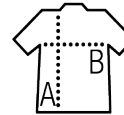

SOL'S GORDON WOMEN

Quality

CARDIGAN 335 g/pc
49% cotton, 49% acrylic, 2% polyamide

Style

CLASSIC

Set in sleeves
Rib 1x1 high collar, inside contrasted knitted striped band
Elastane rib 1x1 cuffs and waistband for better comfort
Front opening with hidden zip
Fully fashioned armholes
Fitted cut

Sizes	S	M	L	XL	XXL
A/B	62/42	64/45	66/49	68/52	70/55

PACKING

1

25

Carton size
weight :

55 x 35 x 24 cm
8,5 kg

FEATURES

Black