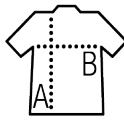

SOL'S Imperial FIT

Quality

JERSEY 190
100% semi-combed Ringspun cotton

Style

MODERN
Reinforcing tape on neck
Elastane rib collar round collar
Short sleeves
Cut and sewn
Fitted cut

Sizes	S	M	L	XL	XXL
A/B	70/48	72/51	74/54	76/57	78/61

PACKING

10 **100** Carton size 60 x 39 x 35 cm
weight : 18,6 kg

FEATURES

SOL'S Imperial FIT WOMEN
02080

- Charcoal melange
- White
- Red
- Deep black
- French navy
- Grey melange
- Dark grey
- Pure grey
- Oxblood
- Heather denim
- Heather khaki
- Heather oxblood