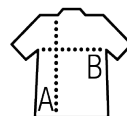

SOL'S Imperial LSL WOMEN

Quality

JERSEY 190
100% semi-combed ringspun cotton

Style

Ribbed collar
Long sleeves
Cut and sewn
Fitted cut
Tape inside collar

Sizes	S	M	L	XL	XXL
A/B	61/41	63/44	65/47	67/50	69/53

PACKING

5

50

Carton size
weight :

50 x 37 x 29 cm
11,6 kg

FEATURES

DEKO-TEX®
STANDARD 100
by OEKO-TEX®

Charcoal
matinee