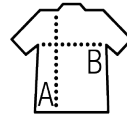

SOL'S JAMAÏCA

Quality

JERSEY 120
100% polyester

Style

FASHION

Deep armholes
Cut and sewn
Suitable for sublimation

Sizes	XS	S	M	L	XL	XXL
A/B	70/47	72/50	74/53	76/56	78/59	80/62

PACKING

10

50

Carton size
weight :

50 x 35 x 15 cm
5 kg

FEATURES

404

White

Black