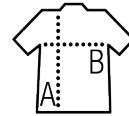

SOL'S JUSTIN WOMEN

Quality

JERSEY 150
100% semi-combed Ringspun cotton
Fine rib binding

Style

CLASSIC
Racerback
Cut and sewn

Sizes	XS	S	M	L	XL	XXL
A/B	62/39	64/41	66/43	68/45	69/47	70/49

PACKING

10

100

Carton size : 47 x 36 x 30 cm
weight : 10,1 kg

FEATURES

White

Orchid pink

Red

Atoll blue

Royal blue