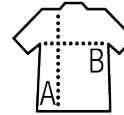

SOL'S MAGMA WOMEN

Quality

JERSEY 160
100% polyester with cotton feel
Ribbed collar with elastane

Style

Short sleeves without armholes
Cut and sewn

Sizes	S	M	L	XL	XXL
A/B	65,2/43	66/46	66,7/49	67,5/52	68,2/55

PACKING

10

50

Carton size
weight :

56 x 35 x 25 cm
7,4 kg

FEATURES

White

SOL'S MAGMA MEN
01704