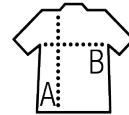

SOL'S MARYLIN

Quality

SHEER JERSEY 115
100% combed Ringspun cotton
Jersey neckline

Style

FEMININE & FASHION

Low neckline
Reinforcing tape on neck
Kimono sleeves

Sizes	S	M	L	XL	XXL
A/B	71/53	73/56	75/59	77/62	79/67

PACKING

10

50

Carton size
weight :

53 x 38 x 14 cm
6,8 kg

FEATURES

Jade green

White