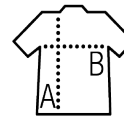

SOL'S MILES MEN

Quality

JERSEY 150
100% combed Ringspun cotton

Style

TRENDY
Short sleeves
Fitted cut
Cut and sewn
Chambray taped neck

Sizes	S	M	L	XL	XXL	3XL
A/B	70/49	72/51	74/53	76/55	78/57	78/59

PACKING

10

50

Carton size
weight :

54 x 38 x 18 cm
8 kg

FEATURES

White / Navy

White / Red

SOL'S MILES KIDS
01400

page