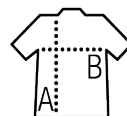

## Style

TRENDY  
Short sleeves  
Cut and sewn  
Chambray taped neck

Sizes	XS	S	M	L	XL	XXL
A/B	60/40	62/42	64/44	66/46	68/48	70/50