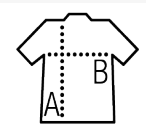

SOL'S MIXED MEN

Quality

JERSEY 150
65% polyester - 35% Ringspun semi-combed cotton

Style

FASHION
Short sleeves
Cut and sewn
Suitable for sublimation

Sizes	S	M	L	XL	XXL
A/B	70/48	72/51	74/54	76/57	78/61

PACKING

10

50

Carton size : 56 x 37 x 23 cm
weight : 7 kg

FEATURES

Charcoal melange

Grey melange

Heather blue

Heather burgundy