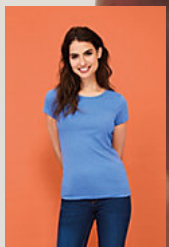

SOL'S MIXED MEN

Quality

JERSEY 150
65% polyester - 35% Ringspun semi-combed cotton

Style

FASHION
Short sleeves
Cut and sewn
Suitable for sublimation

Sizes	S	M	L	XL	XXL
A/B	70/48	72/51	74/54	76/57	78/61

PACKING

10

50

Carton size : 56 x 37 x 23 cm
weight : 7 kg

FEATURES

Charcoal melange

Grey melange

Heather blue

Heather burgundy

Heather navy

Heather red

Heather green

SOL'S MIXED WOMEN
01181

page