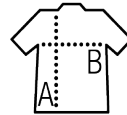

SOL'S NORMAN WOMEN

Quality

FLEECE 220
100% polyester

Style

High zip collar
2 zip pockets

| Sizes | S | M | L | XL | XXL | 3XL |
|-------|-------|-------|-------|-------|-------|-------|
| A/B | 64/45 | 65/48 | 66/51 | 67/54 | 68/57 | 69/60 |

PACKING

1

20

Carton size
weight :

58 x 35 x 48 cm
13 kg

FEATURES

DEKO-TEX®
STANDARD 100
by OEKO-TEX®

Red