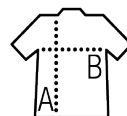

SOL'S NORWAY

Quality

FLEECE 320 - UNISEX
100% polyester high density

Short cut - Anti-pilling - Reinforcing tape on neck - High lined collar

Style

Straight fit
3 zipped pockets

Sizes	XS	S	M	L	XL	XXL	3XL	4XL*	5XL*
A/B	64/50	66/53	68/57	70/60	72/63	74/66	76/69	78/72	80/75

PACKING

1

15

Carton size
weight :

58 x 40 x 27 cm
7,3 kg

FEATURES

LARGE
SIZES

Red