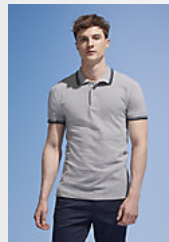

SOL'S PASADENA WOMEN

Quality

PIQUÉ 200
 100% Ringspun cotton
 Rib 1x1 collar and cuffs
 Reinforcing tape on neck

Style

CLASSIC & ELEGANT

Short sleeves
 Contrasting stripes on collar and cuffs
 Tone on tone 3 button placket
 Fitted cut
 Cut and sewn
 Side slits
 Spare button on the inside seam

Melange
grey /
Orange

Forest
green /
White

White /
Aqua

White /
Navy

Red /
White

French
navy /
White

Royal blue
/ White

Black /
White

Lime /
White

French navy
/ Neon
orange

Royal blue /
Neon coral

Grey / navy

SOL'S PASADENA MEN
00577

page