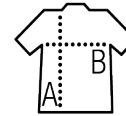

SOL'S PASADENA WOMEN

Quality

PIQUÉ 200
 100% Ringspun cotton
 Rib 1x1 collar and cuffs
 Reinforcing tape on neck

Style

CLASSIC & ELEGANT

Short sleeves
 Contrasting stripes on collar and cuffs
 Tone on tone 3 button placket
 Fitted cut
 Cut and sewn
 Side slits
 Spare button on the inside seam

Sizes	S	M	L	XL	XXL
A/B	63/42	65/45	67/48	69/51	71/54

PACKING

5

50

Carton size
weight :

60 x 39 x 30 cm
9,3 kg

FEATURES

Black / Lime