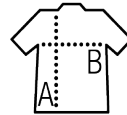

SOL'S PERFECT LSL WOMEN

Quality

PIQUÉ 180
100% combed cotton
1x1 rib collar

Style

Long sleeves
3-button placket
Fitted cut
Tape inside collar

Sizes	S	M	L	XL	XXL	3XL
A/B	63/42	65/45	67/48	68/51	69/54	70/57

PACKING

5

50

Carton size
weight :

50 x 35 x 30 cm
11 kg

FEATURES

SOL'S PERFECT LSL MEN
02087

- Charcoal
melange
- White
- Red
- Royal
blue
- Bottle
green
- Apple
green
- Ash
- Black
- French
navy
- Grey
melange
- Orange
- Heather
oxblood