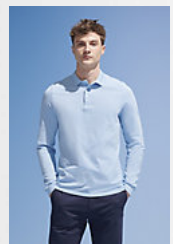

SOL'S PODIUM

Quality

PIQUÉ 210
 100% combed Ringspun cotton
 Rib collar
 Reinforcing tape on neck

Style

FEMININE
 Long sleeves
 4 tone on tone buttons
 Fitted cut
 Side slits
 Cut and sewn

Sizes	S	M	L	XL
A/B	58/42	60/45	62/48	64/51

Sand

Flash pink

Red

Burgundy

Sky blue

Royal blue

Denim

Kelly green

Golf green

Black

Navy

Grey melange

Chocolate

SOL'S WINTER II
11353

page