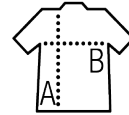

SOL'S RACE WOMEN

Quality

SOFT SHELL 280
96% polyester, 4% elastane
100% polyester polar fleece lining
2 layers

Style

SPORTS
2 side zip pockets

Sizes	S	M	L	XL	XXL
A/B	62/47	64/50	66/53	68/59	70/59

PACKING

1

10

Carton size
weight :

60 x 40 x 18 cm
5,4 kg

FEATURES

Pepper red

Royal blue

Bottle green

Army