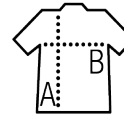

SOL'S RADIANT MEN

Quality

SOFT SHELL 270
94% polyester, 6% elastane
100% polyester polar fleece lining
3 layers

Style

Full zip opening
2 side and 1 chest zip pockets
Tone-on-tone elasticated bias binding at cuffs and hem

Sizes	S	M	L	XL	XXL	3XL	4XL
A/B	68/53	70/56	72/59	74/62	76/65	78/68	80/71

PACKING

1

10

Carton size
weight :

60 x 40 x 21 cm
9 kg

FEATURES

Pepper red