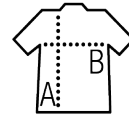

SOL'S RADIANT WOMEN

Quality

SOFT SHELL 270
94% polyester, 6% elastane
100% polyester polar fleece lining
3 layers

Style

Full zip opening
2 side and 1 chest zip pockets
Tone-on-tone elasticated bias binding at cuffs and hem

Sizes	S	M	L	XL	XXL
A/B	62/47	64/50	66/53	68/56	70/59

PACKING

1

10

Carton size
weight : 60 x 40 x 21 cm
8 kg

FEATURES

Pepper red

Abyss blue