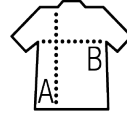

SOL'S RAINBOW MEN

Quality

JERSEY 155
100% semi-combed ringspun cotton

Style

1x1 ribbed round neck
Tubular cut
Short sleeves
1x1 ribbed cuffs with contrasting stripes
Taped neck

Sizes	S	M	L	XL	XXL	3XL	4XL
A/B	70/48	72/51	74/54	76/57	78/60	80/63	82/66

PACKING

10

50

Carton size
weight :

54 x 38 x 20 cm
8 kg

FEATURES

White / Royal
blue

White / Kelly
green