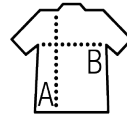

SOL'S SHIFT

Quality

100% polyester 210T
UNISEX

Style

Zip opening
Collar containing a hood
Drawcord at hood and at bottom
Elasticated cuffs
2 zip pockets

Sizes	XS	S	M	L	XL	XXL	3XL
A/B	74,5/54	75,5/60	76,5/63	77,5/66	78,5/69	79,5/72	80,5/75

PACKING

5

30

Carton size
weight :

58 x 40 x 25 cm
6,6 kg

FEATURES

White

Red