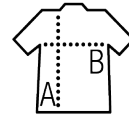

SOL'S SILVER

Quality

BRUSHED FLEECE 280 - UNISEX
 50% Ringspun cotton - 50% polyester
 Elastane rib hem and cuffs

Style

TRENDY

Set in sleeves
 2 kangaroo pockets
 Lined hood with white contrasted
 drawstring and stoppers
 Fitted cut
 Cut and sewn

Sizes	XS	S	M	L	XL	XXL
A/B	67/48	69/51	71/54	73/57	75/60	77/63

PACKING

5

20

Carton size
 weight :

58 x 38 x 42 cm
 12 kg

FEATURES

DEKO-TEX®
 STANDARD 100
 EC 10001 1710