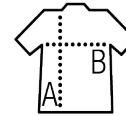

SOL'S SPORTY TT MEN

Quality

MESH 140
100% breathable polyester

Style

Cut and sewn
Binding at collar and armholes

Sizes	S	M	L	XL	XXL	3XL
A/B	69/45	71/48	73/51	74/54	75/57	76/60

PACKING

10

50

Carton size
weight :

55 x 36 x 20 cm
8 kg

FEATURES

404

White

Red

Royal blue