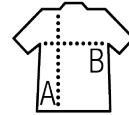

SOL'S STAN

Quality

BRUSHED FLEECE 260
50% Ringspun cotton, 50% polyester

Style

Zip high collar
Contrast underflap
Set-in sleeves
Ribbed cuffs and bottom

Sizes	S	M	L	XL	XXL	3XL
A/B	70/51	71/54	72/57	73/60	74/63	75/66

PACKING

5

30

Carton size
weight :

58,1 x 37,8 x 26,7 cm
13,5 kg

NO LABEL
READY FOR
BRANDING

LARGE
SIZES

FEATURES