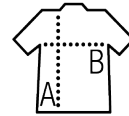

SOL'S SUBLIMA

Quality

JERSEY 160 - UNISEX
100% polyester with cotton feel
Reinforcing tape on neck
Elastane collar

Style

TECHNICAL
Short sleeves
Cut and sewn

Sizes	XS	S	M	L	XL	XXL
A/B	68/47	70/50	72/53	74/56	76/59	78/62

PACKING

10

50

Carton size
weight :

60 x 40 x 20 cm
9 kg

FEATURES

White

page