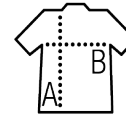

SOL'S SUNDAE

Quality

BRUSHED FLEECE 280
 50% Ringspun cotton - 50% polyester
 Brushed fleece lining
 2x2 elastane rib collar, hem and cuffs

Style

CLASSIC

High collar
 Raglan sleeves
 2 side pockets
 Cut and sewn

| Sizes | S | M | L | XL | XXL |
|-------|-------|-------|-------|-------|-------|
| A/B | 69/51 | 71/54 | 73/57 | 75/60 | 77/63 |

PACKING

5

20

Carton size 53 x 34 x 41 cm
 weight : 11,9 kg

FEATURES

White

Red