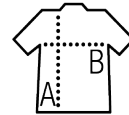

SOL'S SUPREME

Quality

BRUSHED FLEECE 280
80% Ringspun cotton - 20% polyester
Neck tape
Rib-knitted cuffs, collar and bottom with elastane

Style

CLASSIC
Set-in sleeves
Cut and sewn

Sizes	XS	S	M	L	XL	XXL	3XL
A/B	65/48	67/51	69/54	71/57	73/60	75/63	77/66

PACKING

5

25

Carton size
weight :

58 x 38 x 42 cm
10,9 kg

FEATURES

LARGE SIZES

White