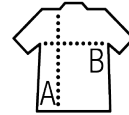

SOL'S WAVE MEN

Quality

POLYAMIDE

Outside & lining: 100% polyamide

Padding: 100% polyester - 180 gsm

Style

OUTDOOR

2 pockets with a fancy zip that matches the lining

High collar, close-fitting cut

Tone-on-tone bias finishing at bottom

Sizes	S	M	L	XL	XXL	3XL
A/B	68/55	70/57	72/59	74/61	76/63	78/65

PACKING

1

10

Carton size
weight :

60 x 40 x 30 cm
3,8 kg