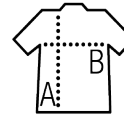

SOL'S WAVE WOMEN

Quality

POLYAMIDE

Outside & lining: 100% polyamide

Padding: 100% polyester - 180 gsm

Style

OUTDOOR

2 pockets with a fancy zip that matches the lining

High collar, close-fitting cut

Tone-on-tone bias finishing at bottom

Sizes	S	M	L	XL	XXL
A/B	60/47	62/49	64/51	66/53	68/55

PACKING

1

10

Carton size
weight :

60 x 40 x 30 cm
3,4 kg