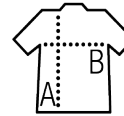

SOL'S WILSON BW MEN

Quality

POLYAMIDE 380T
Outer fabric and lining: 100% polyamide
Padding: 90% down, 10% feathers

Style

Zip opening
2 front zip pockets
2 inside pockets
Small high collar
Close-fitting cut
"In bag" folding system with stoppers

Sizes	S	M	L	XL	XXL	3XL
A/B	68/52	69/55	70/58	71/61	72/64	73/67

PACKING

1

10

Carton size
weight :

60 x 40 x 30 cm
3,8 kg

FEATURES

Royal blue