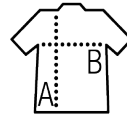

SOL'S WILSON WOMEN

Quality

POLYAMIDE 380T
Outer fabric and lining: 100% polyamide
Padding: 90% down, 10% feathers

Style

Zip opening
2 front zip pockets
2 inside pockets
Small high collar
Close-fitting cut
In bag" folding system with stoppers

Sizes	S	M	L	XL	XXL
A/B	63/50	64/53	65/56	66/59	67/62

PACKING

1

10

Carton size
weight :

64 x 42 x 38 cm
4,6 kg

FEATURES

Royal blue