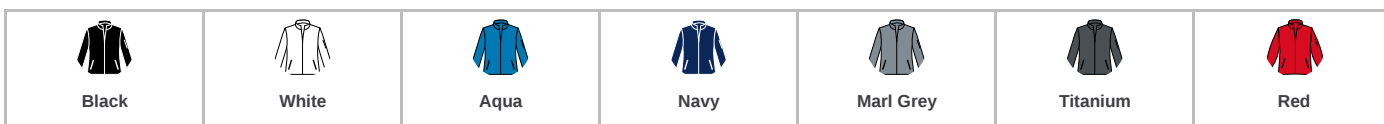

KARIBAN

KB400 Kariban

Kariban Ladies Soft Shell Jacket

Sizes: **S - XXL**

Material: **Three layer bonded soft shell.**

Features

- 95% polyester/5% elastane outer.
- Performance membrane with polyester micro fleece inner layer.
- Showerproof 800mm and breathable 3000mm.
- Shaped fit.
- Taped neck.
- Collar high full length zip with chin guard and inner zip guard.
- Left sleeve zip pocket.
- Two front zip pockets.
- Hemmed cuffs.
- Open hem.

Size conversions

	S	M	L	XL	XXL
Size:	S	M	L	XL	XXL
Ladies size:	10	12	14	16	18

Product notices

Manufacturer code: **K400**

Commodity Code: **62024010**

Country of origin: **China**

Colour representation is only as accurate as the web design process allows.