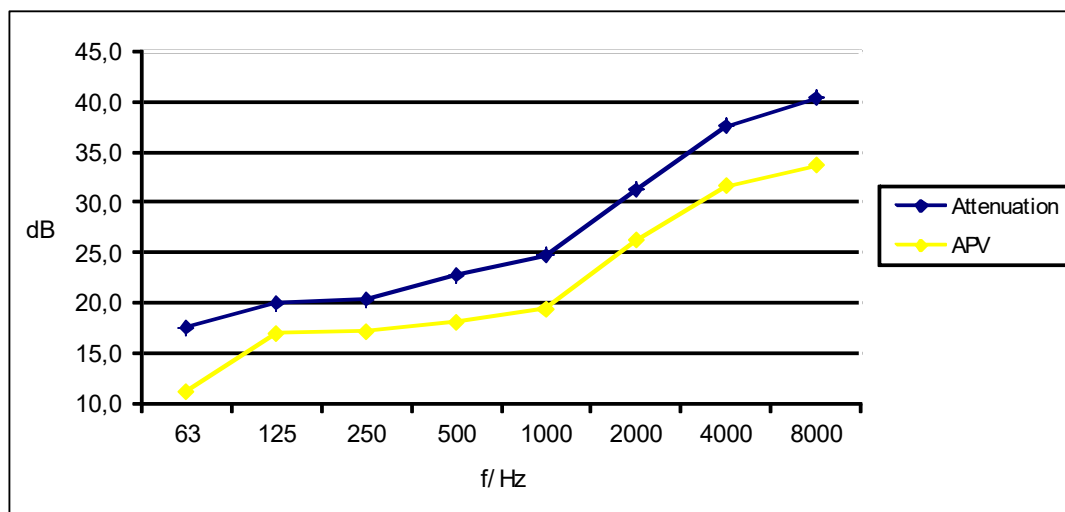

#### Product characteristics:

- Earplug with highly innovative shape offers exceptional comfort and extra low pressure in the ear canal
- Disposable earplug with fully detectable cord plus metal clamp
- Larger absorbing area for reduction of inner ear sounds, which normally grow louder when earplugs are worn
- More natural sound
- Less feeling of being isolated
- Reduced attenuation for improved speech recognition and clear recognition of sound
- Moderate sound absorption
- No risk of over-protection
- Smallest diameter and controlled expansion for easy insert and excellent fitting
- Easy to grip
- Also for wearers with smaller ear canals
- Sealed surface, preventing foreign bodies from penetrating
- Soft foam offers real comfort, even when worn for extended periods

#### Attenuation Data:

<b>Frequency (Hz)</b>	<b>125</b>	<b>250</b>	<b>500</b>	<b>1000</b>	<b>2000</b>	<b>4000</b>	<b>8000</b>
<b>Mean (dB)</b>	17,6	19,0	25,4	29,6	34,5	39,0	43,8
<b>Standard deviation (dB)</b>	4,2	3,7	5,0	5,2	3,8	5,5	4,1
<b>APVf</b>	13,5	15,3	20,3	24,5	30,6	33,5	39,6
<b>SNR (dB)</b>	26			<b>SNRm</b>	30,1	<b>SNRs</b>	3,7
<b>H (dB)</b>	30			<b>Hm</b>	34,4	<b>Hs</b>	3,9
<b>M (dB)</b>	23			<b>Mm</b>	27,3	<b>Ms</b>	3,9
<b>L (dB)</b>	18			<b>Lm</b>	21,9	<b>Ls</b>	3,7

**Version/Colour:**

Article-No.	Colour/Version	Retail unit
2112.114	blue, detectable, cord	100 pairs, bagged in pairs

Standard: EN 352-2:2020  
Additional requirement: W

Wearing Time: maximum 1 working day