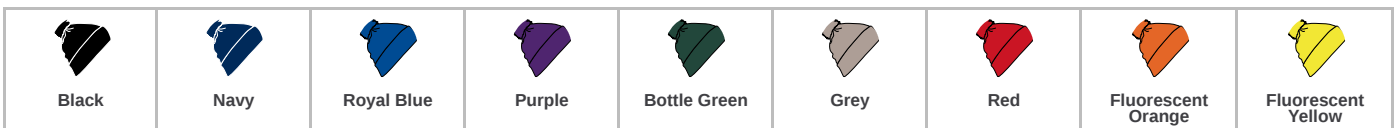

### RC028 Result Winter Essentials

Result Core Pom Pom Beanie

Sizes: **ONE**

Material: **100% soft touch acrylic.\***

#### Features

- Heavyweight knit.
- Double thickness.
- Deep fold cuff.
- Self colour pom pom.
- Tag free.

#### Product notices

Manufacturer code: **RC028X**

Commodity Code: **65050090**

Country of origin: **China**

\*Grey 50% polyester/50% acrylic.

Colour representation is only as accurate as the web design process allows.