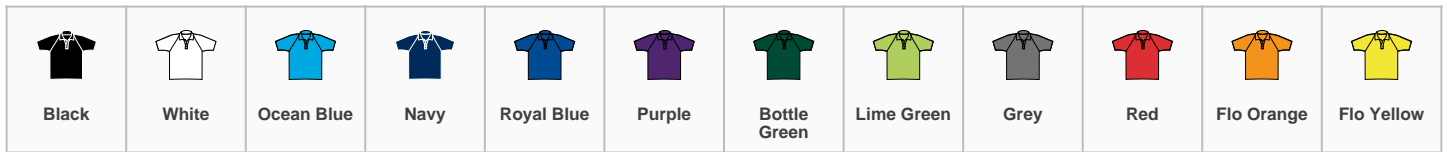

**SR288 Spiro**

Spiro Impact Performance Aircool Polo Shirt

Sizes: **XXS - 5XL**  
 Material: **100% textured polyester.**  
 Weight: **135 gsm**

**Features**

- Quick dry breathable high-tech stretch fabric.
- Lightweight.
- Comfort fit.
- Ribbed collar.
- Three self colour button placket.
- Raglan sleeves.
- Top stitched shoulders and sleeve detail.
- Twin needle sleeves and hem.
- Tag free.

**Size conversions**

	XXS	XS	S	M	L	XL	XXL	3XL	4XL	5XL
Size:	XXS	XS	S	M	L	XL	XXL	3XL	4XL	5XL
Chest (to fit):	32	35	38	40	43	46	48	50	52	54

**Product notices**

Manufacturer code: **S288X**

Commodity Code: **6105909000**

Country of origin: **Bangladesh**

\*Black, navy, red and white available in 4XL and 5XL.

Colour representation is only as accurate as the web design process allows.