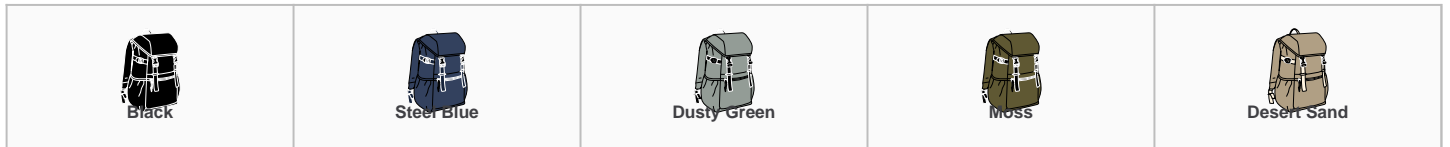

BagBase®

BG370 BagBase

BagBase Ramble Backpack

Sizes: **ONE**

Material: **100% recycled 900D polyester.**

Features

- Grab handle.
- Padded adjustable shoulder straps.
- Adjustable chest strap.
- Compression straps.
- Drawstring closure.
- Adjustable dual buckle front closure.
- Cord pullers.
- Top valuables zip pocket.
- Front zip pocket.
- Elasticated side pockets.
- Internal padded laptop sleeve, compatible up to 16".
- Tear out label.
- Capacity 18 litres.

Size conversions

	ONE
Dimensions:	47 x 28.5 x 15 cm
Print area:	14 x 20 cm
Print area (top flap):	7 x 13 cm
Embroidery:	12 tubular hoop

Product notices

Manufacturer code: **BG370**

Commodity Code: **4202929190**