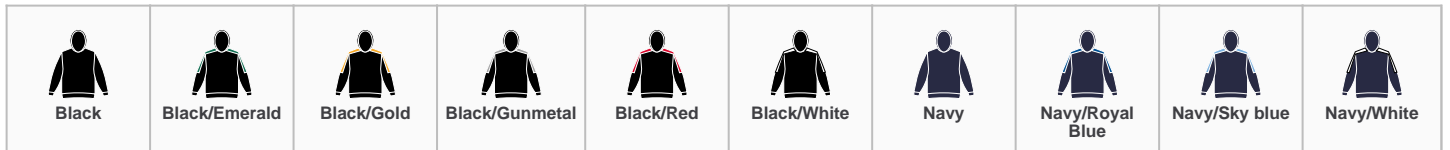

### Features

- Brushed back fleece.
- Drop shoulder style.
- Three panel hood.
- Crossover neck detail.
- Contrast shoulder, upperarm and side panels (black and navy are self colour).
- Two front zip pockets.
- Ribbed cuffs and hem.
- Tear out label.