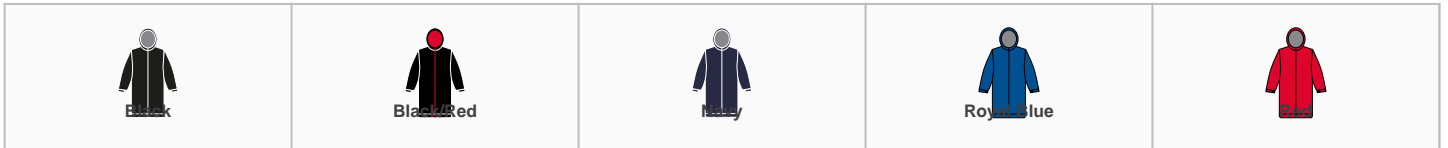

FINDEN+HALES

LV690 Finden + Hales

Finden + Hales Adults All Weather Robe

Sizes: **XS/M - ONE**
 Material: **100% nylon.**

Features

- Sherpa fleece grey lining.
- Waterproof up to 4000mm.
- Three piece grown on hood.
- Full length two way zip.
- Inner zip pocket with water resistant lining.
- Two fleece lined front zip pockets.
- Side vents.
- Tear release adjustable cuffs.
- Tag free.
- Hidden zip access for decoration.

Size conversions

	XS/M	L/2X	ONE
Size:	XS/M	L/XXL (Previously One size)	—
Length (cm):	68.5	72	—

Product notices

Manufacturer code: **LV690**

Commodity Code: **6202401011**

Country of origin: **China**

 Colour representation is only as accurate as the web design process allows.